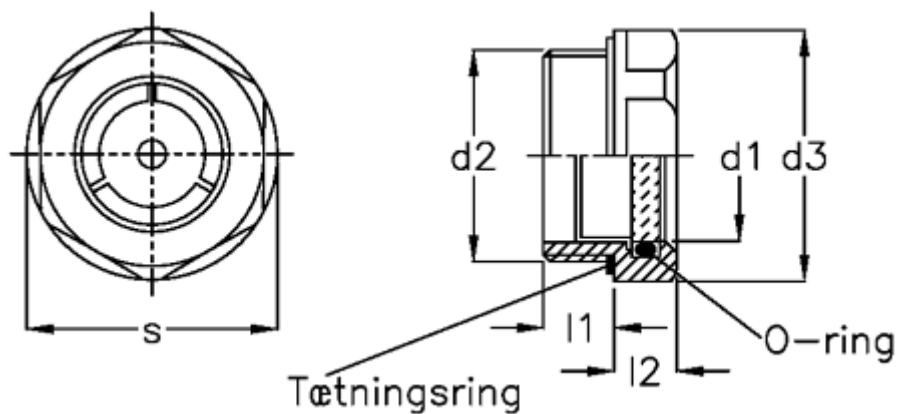

Data Sheet

Article number: 20900529

Description: E+G Oil level sight glass
GN 743-32-G1 1/4-A

Measures

d1	= 32
d2	= G1 1/4
d3	= 50
l1	= 12.0
l2	= 9.0
Max pressure	= -
Max vacuum mbar	= -
s	= 46